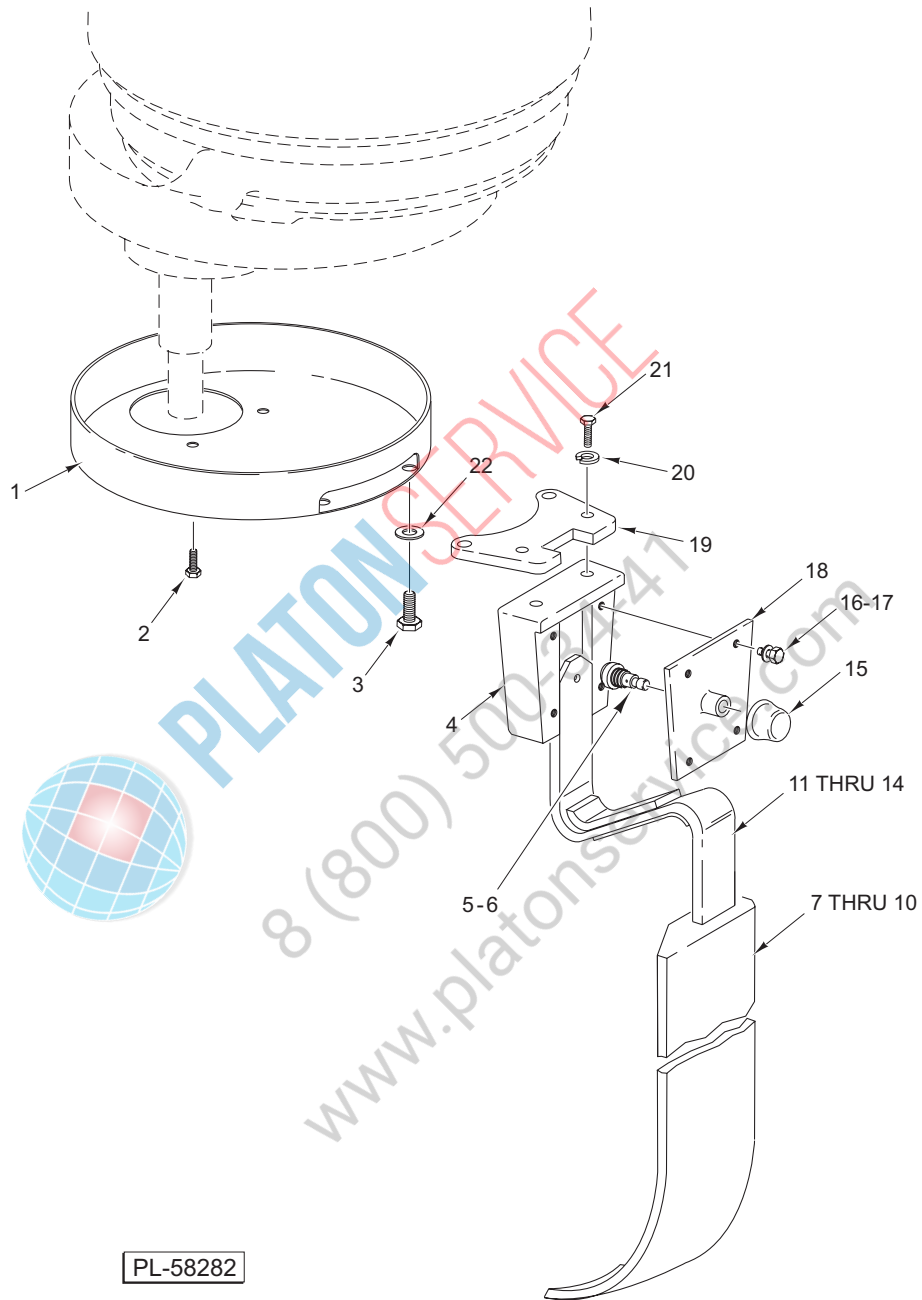

BOWL SCRAPER REPLACEMENT PARTS

H600/L800 BOWL SCRAPER

ILLUS.	PART NO.	NAME OF PART	AMT.
	PL-50303		
1	00-435204	Bracket – Arm	1
2	00-435624	Cover – Bracket.....	1
3	SC-109-44	Mach. Screw 1/4-20 x 3/4 Hex Hd.	4
4	WS-022-06	Washer.....	4
5	00-435654	Knob – Detent.....	1
6	00-435637-00001	Scraper – Bowl (60 Qt.).....	1
7	00-435637-00002	Scraper – Bowl (80 Qt.).....	1
8	00-435625	Arm – Scraper (60 Qt.).....	1
9	00-435626	Arm – Scraper (80 Qt.).....	1
10	00-477131	Spring – Compression	1
11	00-435638	Stud – Arm Latch	1
12	SC-127-75	Cap Screw 3/8-24 x 1 3/8 Hex Hd.....	1
13	WL-006-27	Washer.....	1
	00-315284-00001	Bowl Scraper Assy. (Incls. Items 1 thru 6, & 8 thru 13) (Packaged) (H600)	1
	00-315285-00001	Bowl Scraper Assy. (Incls. Items 1 thru 5, 7, & 9 thru 13) (Packaged) (L800).....	1
	00-118801	Scraper – Bowl	1

M802 BOWL SCRAPER

ILLUS.	PART NO.	NAME OF PART	AMT.
	PL-58281		
1	00-875754	Seal – Cap	1
2	00-875755	Spacer	1
3	00-067500-00021	O-Ring	1
4	SC-041-14	Cap Screw ⁵ / ₁₆ -18 x 1 ¹ / ₈ Hex Hd. (SST)	2
5	WL-006-23	Lockwasher ⁵ / ₁₆ Medium (SST)	2
6	00-436743	Plate – Mounting	1
7	00-435632-00002	Bracket – Arm	1
8	00-477131	Spring – Compression	1
9	00-435638	Stud – Arm Latch	1
10	00-435624	Cover – Bracket	1
11	SC-109-44	Mach. Screw ¹ / ₄ -20 x ³ / ₄ Hex Washer Hd.	1
12	WS-022-06	Washer.....	1
13	00-435654	Knob – Detent.....	1
14	00-435852	Arm – Scraper (40 Qt.)	1
15	00-435853	Arm – Scraper (60 Qt.)	1
16	00-435631	Arm – Scraper (80 Qt.)	1
17	00-435637-00004	Scraper – Bowl (40 Qt.)	1
18	00-435637-00001	Scraper – Bowl (60 Qt.)	1
19	00-435637-00002	Scraper – Bowl (80 Qt.)	1
	00-315286-00001	Bowl Scraper Assy. (Incls. Items 1 thru 19) (Packaged).....	1
	00-118801	Scraper – Bowl	1