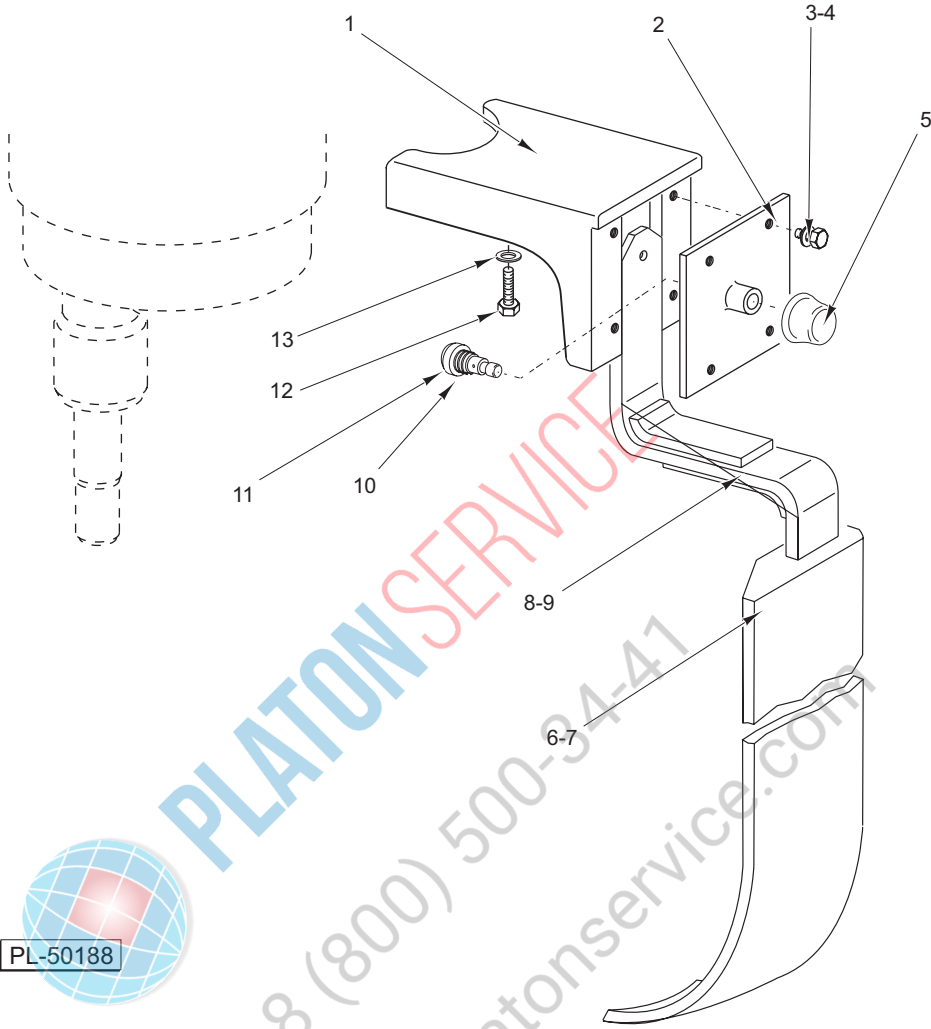

CATALOG OF REPLACEMENT PARTS

BOWL SCRAPER

- A200
- D300
- D330
- D340
- H600
- L800
- M802
- V1401

PLATON SERVICE
8 (800) 500-34-47
www.platonservice.com

PL-50302

A200 BOWL SCRAPER

ILLUS.	PART NO.	NAME OF PART	AMT.
1	00-435648-00002	Bracket – Arm	1
2	00-010928-00002	Nut 3/4 In. Special	1
3	00-435656	Plug – Hole	1
4	00-435636-00001	Scraper – Bowl	1
5	00-435651	Arm – Scraper.....	1
6	00-435654	Knob – Detent.....	1
7	SC-115-45	Mach. Screw 10-24 x 3/8 Hex Hd.	4
8	WS-023-03	Washer.....	4
9	00-435630	Cover – Bracket.....	1
10	00-477131	Spring – Compression	1
11	00-435638	Stud – Arm Latch	1
12	SC-110-31	Mach. Screw 10-24 x 3/4 Hex Hd.	1
13	00-124946	Washer.....	1
	00-315281-00001	Bowl Scraper Assy. (Packaged) (Incls. Items 1 thru 13).....	1

D300/D330/D340 BOWL SCRAPER

ILLUS.	PART NO.	NAME OF PART	AMT.
PL-50188			
1	00-435206	Bracket – Arm	1
2	00-435630	Cover – Bracket	1
3	SC-115-45	Mach. Screw 10-24 x 5/8 Hex Hd	4
4	WS-023-03	Washer	4
5	00-435654	Knob – Detent	1
6	00-435636-00002	Scraper – Bowl (D300 & D330)	1
7	00-435636-00003	Scraper – Bowl (40 Qt.)	1
8	00-435642	Arm – Scraper (D300 & D330)	4
9	00-435643	Arm – Scraper (40 Qt.)	1
10	00-477131	Spring – Compression	1
11	00-435638	Stud – Arm Latch	1
12	SC-127-75	Cap Screw 3/8-24 x 1 3/8 Hex Hd	1
13	WL-006-27	Washer	1
	00-315282-00001	Bowl Scraper Assy. (Incls. Items 1 thru 6, 8, & 10 thru 13) (Packaged) (D300 & D330)	1
	00-315283-00001	Bowl Scraper Assy. (Incls. Items 1 thru 5, 7, & 9 thru 13) (Packaged) (D340)	1