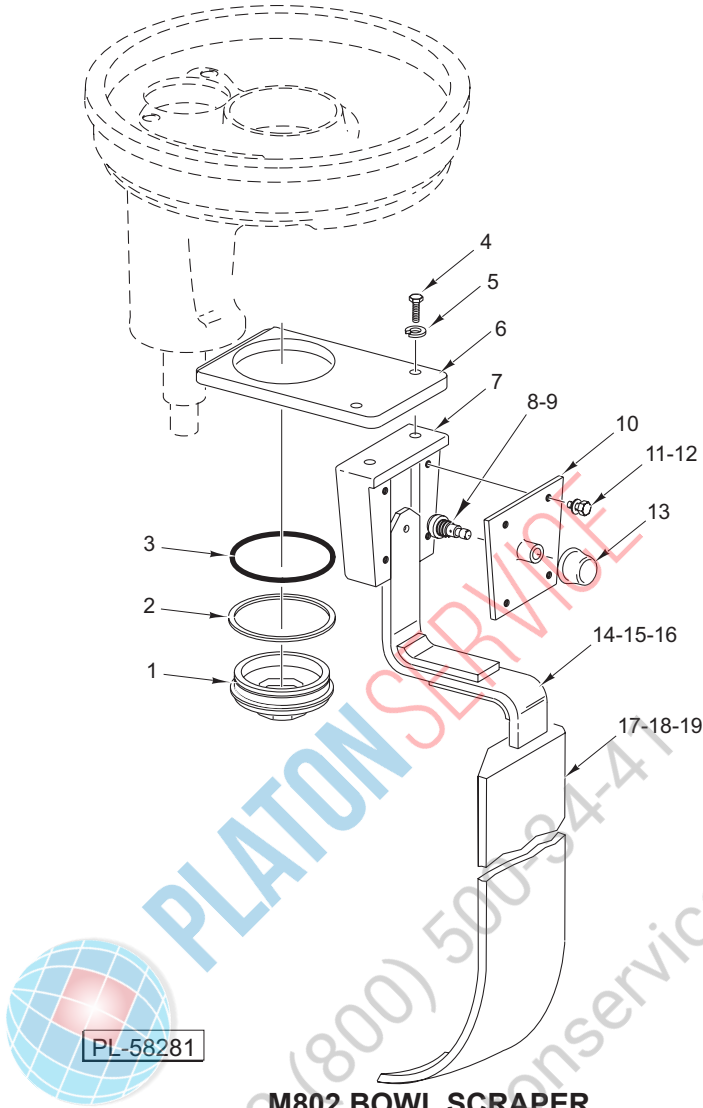

D300/D330/D340 BOWL SCRAPER

ILLUS.	PART NO.	NAME OF PART	AMT.
PL-50188			
1	00-435206	Bracket – Arm	1
2	00-435630	Cover – Bracket	1
3	SC-115-45	Mach. Screw 10-24 x 5/8 Hex Hd	4
4	WS-023-03	Washer	4
5	00-435654	Knob – Detent	1
6	00-435636-00002	Scraper – Bowl (D300 & D330)	1
7	00-435636-00003	Scraper – Bowl (40 Qt.)	1
8	00-435642	Arm – Scraper (D300 & D330)	4
9	00-435643	Arm – Scraper (40 Qt.)	1
10	00-477131	Spring – Compression	1
11	00-435638	Stud – Arm Latch	1
12	SC-127-75	Cap Screw 3/8-24 x 1 3/8 Hex Hd	1
13	WL-006-27	Washer	1
	00-315282-00001	Bowl Scraper Assy. (Incls. Items 1 thru 6, 8, & 10 thru 13) (Packaged) (D300 & D330)	1
	00-315283-00001	Bowl Scraper Assy. (Incls. Items 1 thru 5, 7, & 9 thru 13) (Packaged) (D340)	1

BOWL SCRAPER REPLACEMENT PARTS

H600/L800 BOWL SCRAPER

ILLUS.	PART NO.	NAME OF PART	AMT.
	PL-50303		
1	00-435204	Bracket – Arm	1
2	00-435624	Cover – Bracket.....	1
3	SC-109-44	Mach. Screw 1/4-20 x 3/4 Hex Hd.	4
4	WS-022-06	Washer.....	4
5	00-435654	Knob – Detent.....	1
6	00-435637-00001	Scraper – Bowl (60 Qt.).....	1
7	00-435637-00002	Scraper – Bowl (80 Qt.).....	1
8	00-435625	Arm – Scraper (60 Qt.).....	1
9	00-435626	Arm – Scraper (80 Qt.).....	1
10	00-477131	Spring – Compression	1
11	00-435638	Stud – Arm Latch	1
12	SC-127-75	Cap Screw 3/8-24 x 1 3/8 Hex Hd.....	1
13	WL-006-27	Washer.....	1
	00-315284-00001	Bowl Scraper Assy. (Incls. Items 1 thru 6, & 8 thru 13) (Packaged) (H600)	1
	00-315285-00001	Bowl Scraper Assy. (Incls. Items 1 thru 5, 7, & 9 thru 13) (Packaged) (L800).....	1
	00-118801	Scraper – Bowl	1