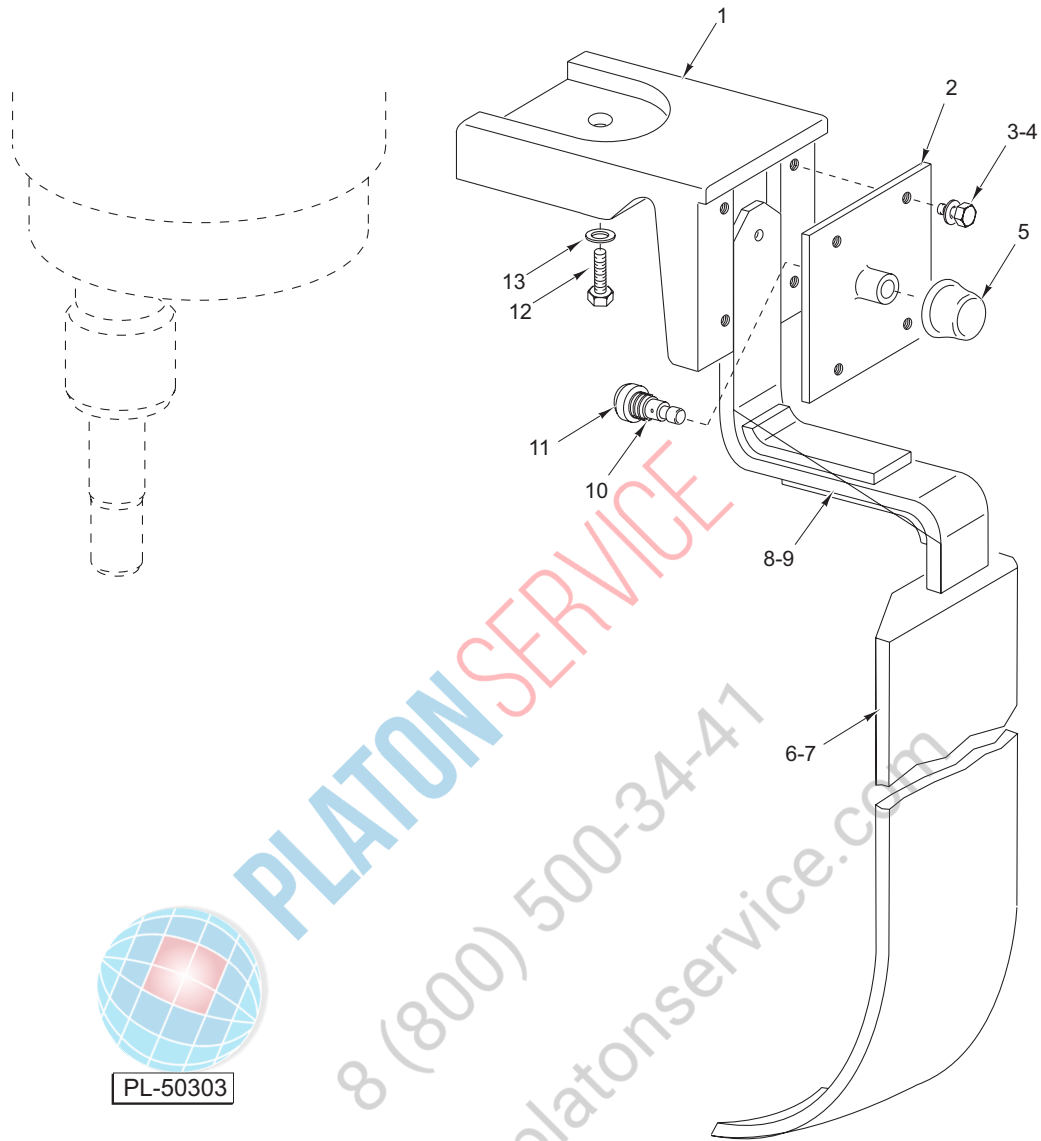

BOWL SCRAPER REPLACEMENT PARTS

H600/L800 BOWL SCRAPER

ILLUS.	PART NO.	NAME OF PART	AMT.
	PL-50303		
1	00-435204	Bracket – Arm	1
2	00-435624	Cover – Bracket.....	1
3	SC-109-44	Mach. Screw 1/4-20 x 3/4 Hex Hd.	4
4	WS-022-06	Washer.....	4
5	00-435654	Knob – Detent.....	1
6	00-435637-00001	Scraper – Bowl (60 Qt.).....	1
7	00-435637-00002	Scraper – Bowl (80 Qt.).....	1
8	00-435625	Arm – Scraper (60 Qt.).....	1
9	00-435626	Arm – Scraper (80 Qt.).....	1
10	00-477131	Spring – Compression	1
11	00-435638	Stud – Arm Latch	1
12	SC-127-75	Cap Screw 3/8-24 x 1 3/8 Hex Hd.....	1
13	WL-006-27	Washer.....	1
	00-315284-00001	Bowl Scraper Assy. (Incls. Items 1 thru 6, & 8 thru 13) (Packaged) (H600)	1
	00-315285-00001	Bowl Scraper Assy. (Incls. Items 1 thru 5, 7, & 9 thru 13) (Packaged) (L800).....	1
	00-118801	Scraper – Bowl	1