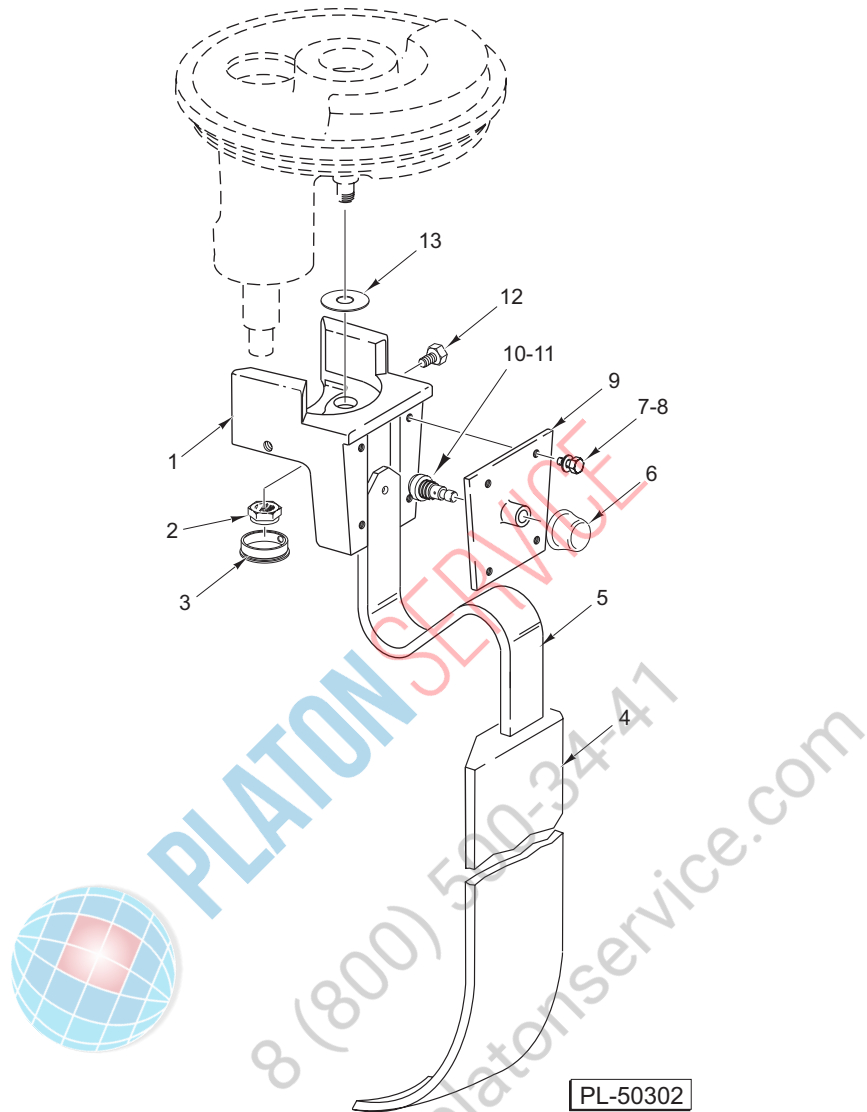

CATALOG OF REPLACEMENT PARTS

BOWL SCRAPER

- A200
- D300
- D330
- D340
- H600
- L800
- M802
- V1401

PLATON SERVICE
8 (800) 500-34-47
www.platonservice.com

PL-50302

A200 BOWL SCRAPER

ILLUS.	PART NO.	NAME OF PART	AMT.
1	00-435648-00002	Bracket – Arm	1
2	00-010928-00002	Nut 3/4 In. Special	1
3	00-435656	Plug – Hole	1
4	00-435636-00001	Scraper – Bowl	1
5	00-435651	Arm – Scraper.....	1
6	00-435654	Knob – Detent.....	1
7	SC-115-45	Mach. Screw 10-24 x 3/8 Hex Hd.	4
8	WS-023-03	Washer.....	4
9	00-435630	Cover – Bracket.....	1
10	00-477131	Spring – Compression	1
11	00-435638	Stud – Arm Latch	1
12	SC-110-31	Mach. Screw 10-24 x 3/4 Hex Hd.	1
13	00-124946	Washer.....	1
	00-315281-00001	Bowl Scraper Assy. (Packaged) (Incls. Items 1 thru 13).....	1

D300/D330/D340 BOWL SCRAPER

ILLUS.	PART NO.	NAME OF PART	AMT.
PL-50188			
1	00-435206	Bracket – Arm	1
2	00-435630	Cover – Bracket	1
3	SC-115-45	Mach. Screw 10-24 x 5/8 Hex Hd	4
4	WS-023-03	Washer	4
5	00-435654	Knob – Detent	1
6	00-435636-00002	Scraper – Bowl (D300 & D330)	1
7	00-435636-00003	Scraper – Bowl (40 Qt.)	1
8	00-435642	Arm – Scraper (D300 & D330)	4
9	00-435643	Arm – Scraper (40 Qt.)	1
10	00-477131	Spring – Compression	1
11	00-435638	Stud – Arm Latch	1
12	SC-127-75	Cap Screw 3/8-24 x 1 3/8 Hex Hd	1
13	WL-006-27	Washer	1
	00-315282-00001	Bowl Scraper Assy. (Incls. Items 1 thru 6, 8, & 10 thru 13) (Packaged) (D300 & D330)	1
	00-315283-00001	Bowl Scraper Assy. (Incls. Items 1 thru 5, 7, & 9 thru 13) (Packaged) (D340)	1